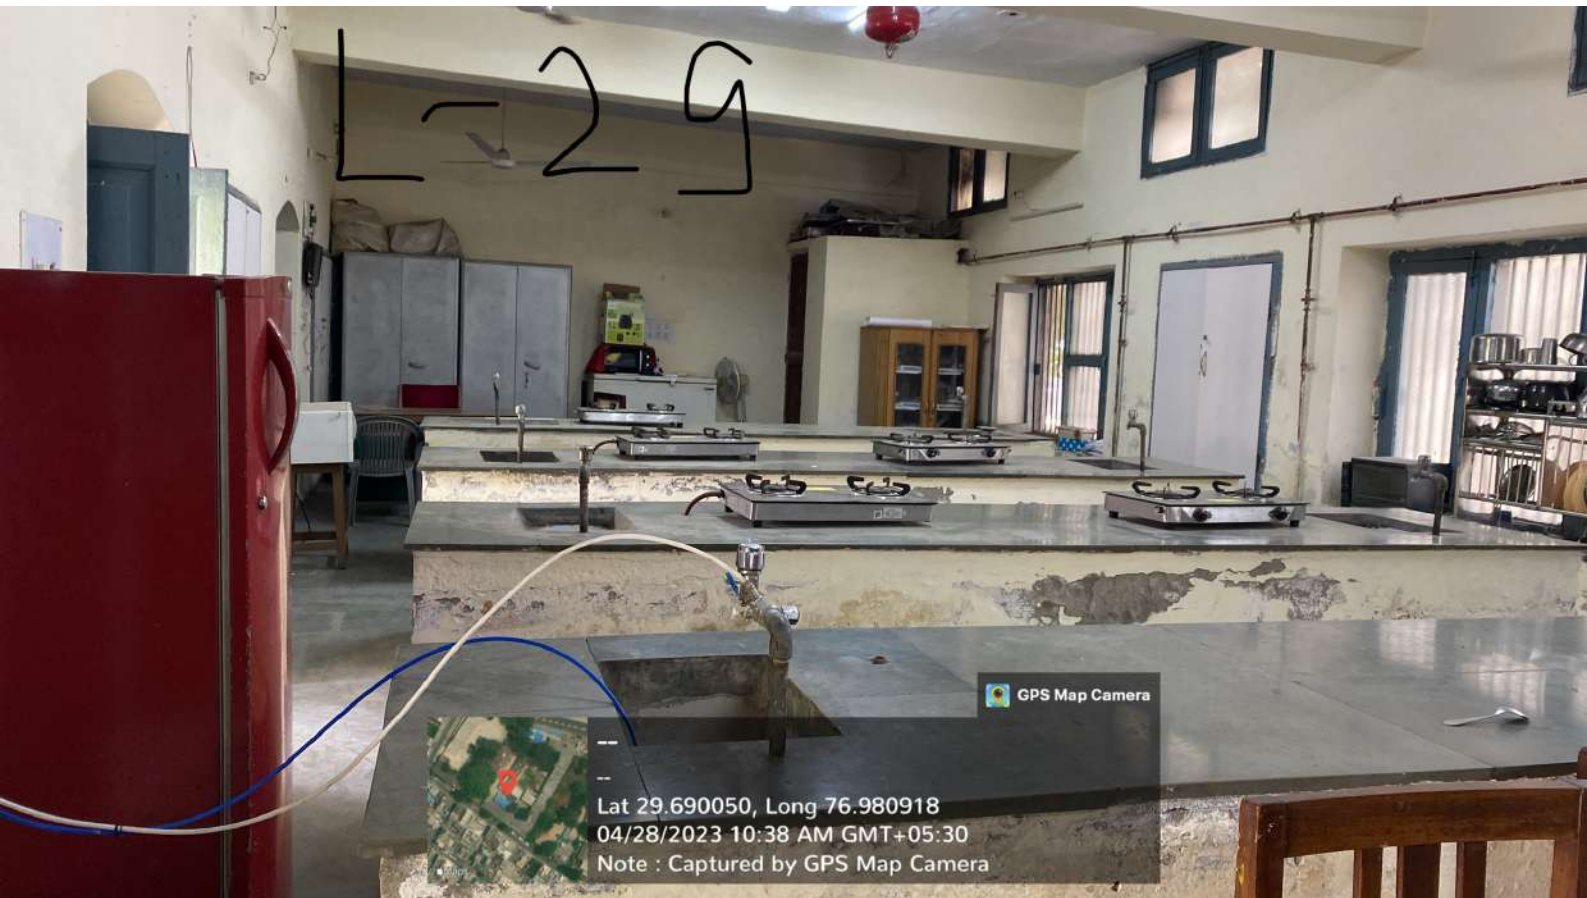

L-29

GPS Map Camera

Lat 29.690050, Long 76.980918
04/28/2023 10:38 AM GMT+05:30
Note : Captured by GPS Map Camera